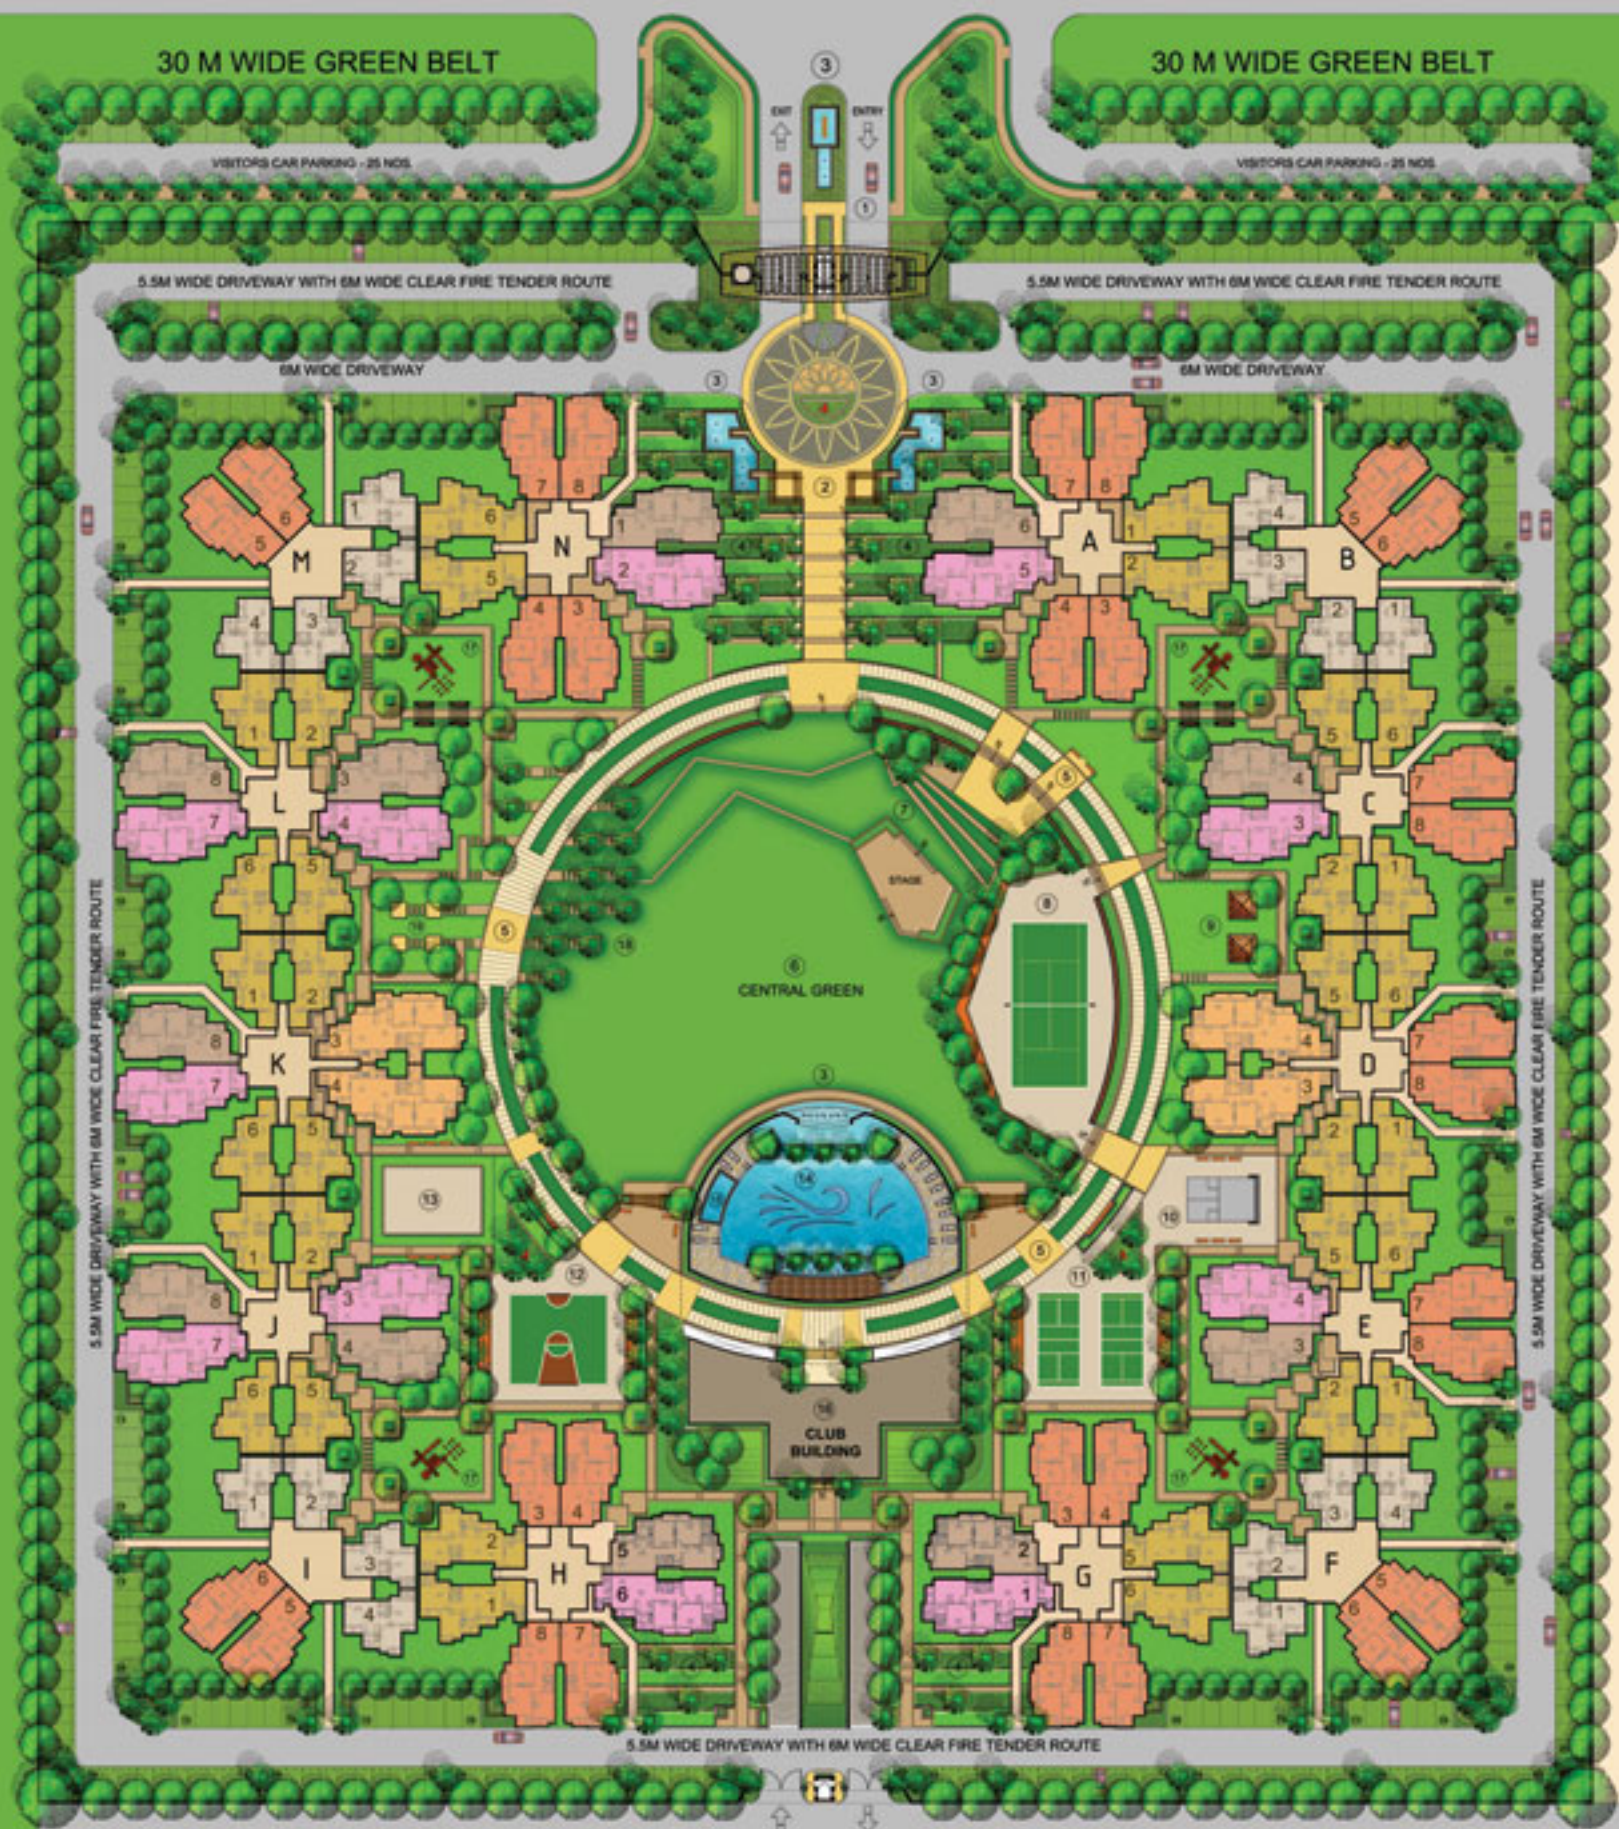

30M WIDE ROAD

30M WIDE ROAD

30 M WIDE GREEN BELT

30 M WIDE GREEN BELT

MASTER PLAN GREEN

OTHER'S PLOT

24M WIDE ROAD

FACILITY CENTRE

PARK

Legend

- ① Featured Entrance Gate
- ② Entrance Plaza
- ③ Water Feature
- ④ Fragrance Garden
- ⑤ Cycling / Jogging Track
- ⑥ Central Green
- ⑦ Amphitheatre
- ⑧ Lawn Tennis
- ⑨ Garden Pavilions
- ⑩ Squash Court
- ⑪ Badminton Courts (2 Nos)
- ⑫ Basketball Court
- ⑬ Skating Rink
- ⑭ Main Swimming Pool
- ⑮ Kids Pool
- ⑯ Club House
- ⑰ Kids Play Lots
- ⑱ Elders Zone
- ⑲ Yoga/Meditation Garden

Site Area

Total Site Area - 51067 SQM (12.75 Acres)

Parking Statistics

Open Car Parking -461 Nos.

Apartments... At a Glance

Apartment Category	Accommodation	Super Area	Colour Code
TYPE I	4BED+5TOI+DRESS +STUDY	2100 Sq. Ft.	
TYPE II	3BED+4TOI+DRESS +STUDY+STORE	1765 Sq. Ft.	
TYPE III	3BED+3TOI+STORE	1560 Sq. Ft.	
TYPE IV	3BED+2TOI+STORE	1385 Sq. Ft.	
TYPE V	2BED+2TOI+STUDY	1135 Sq. Ft.	
TYPE VI	2BED+2TOI	950 Sq. Ft.	